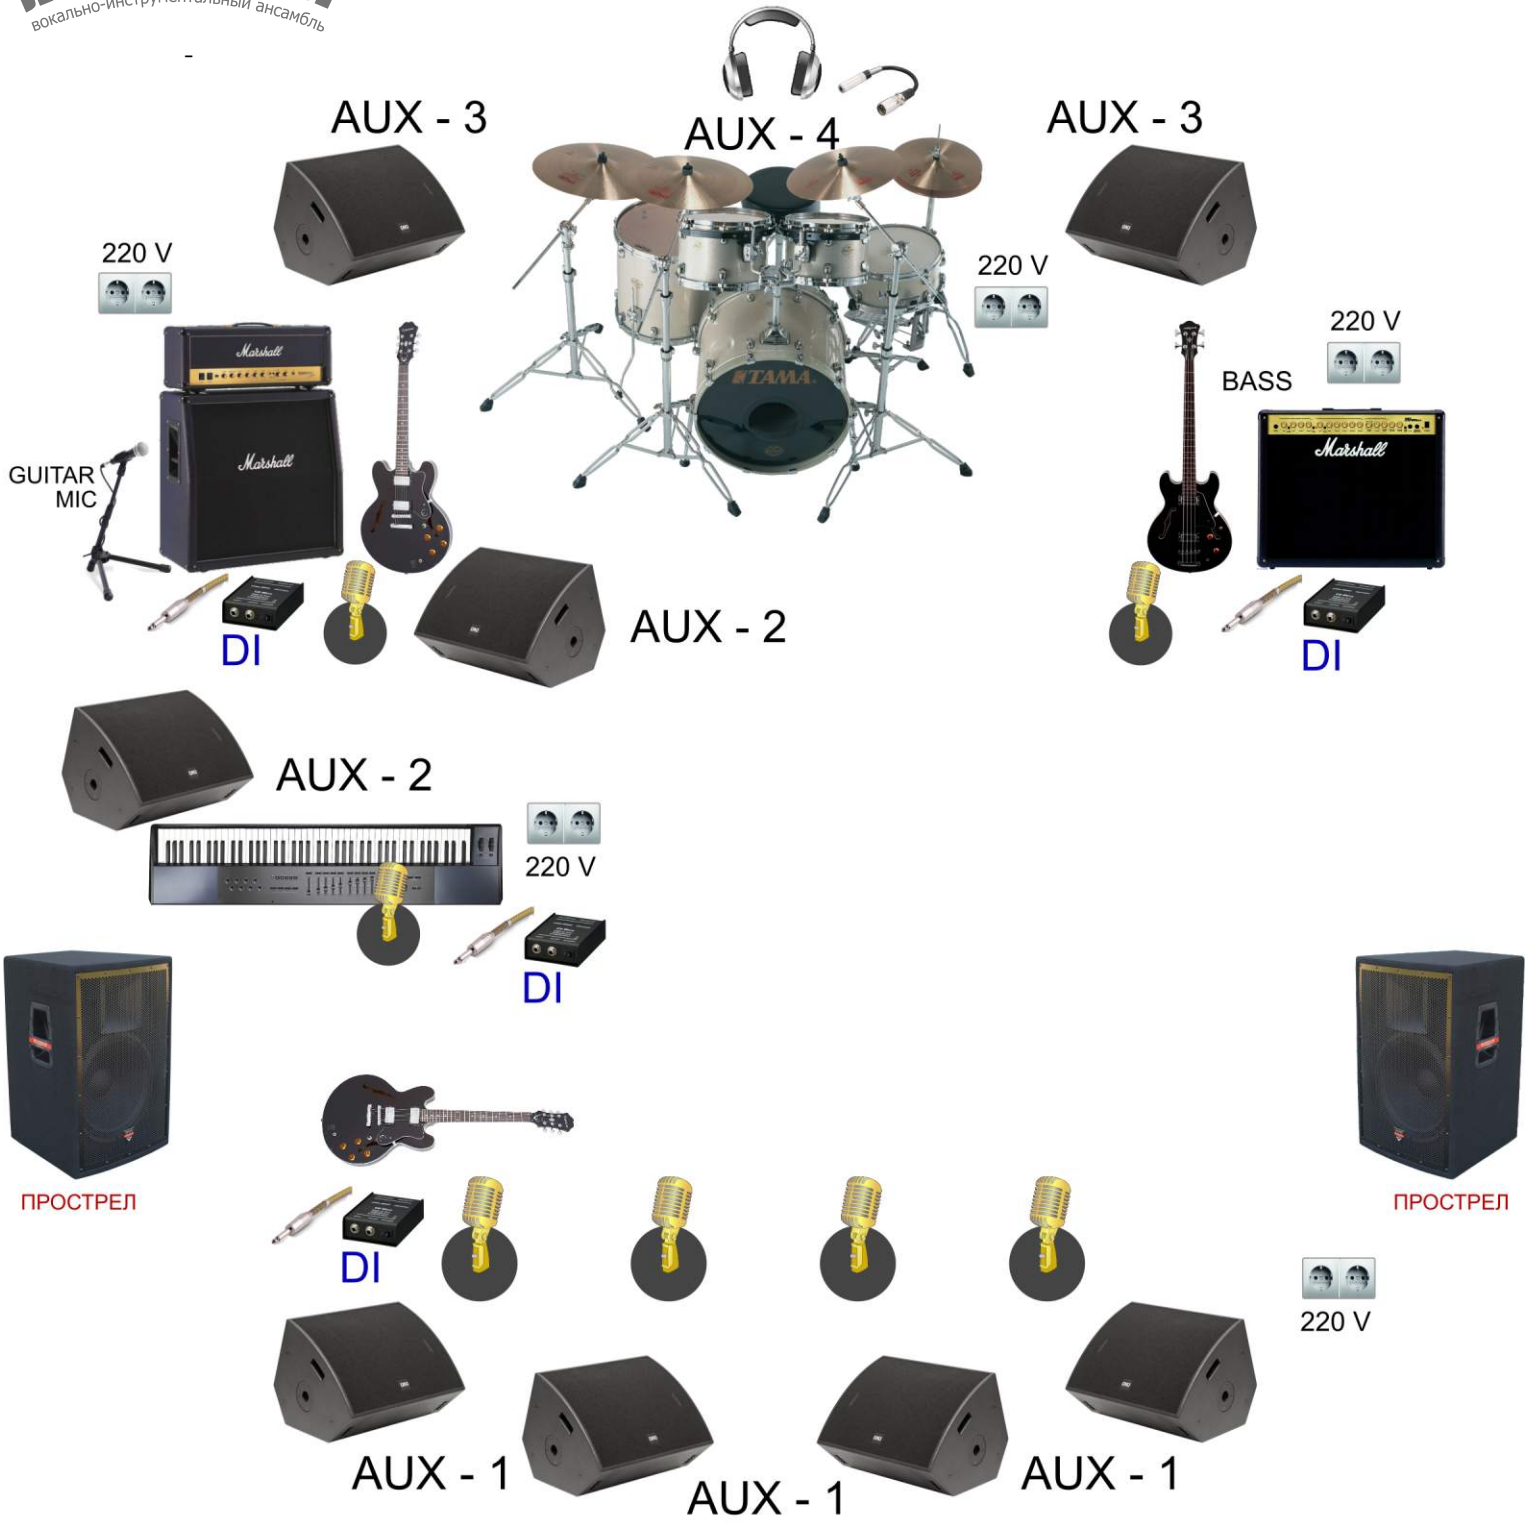

— — 7 () ,
(SEENHEISER E855, E845; — SHURE SM58, Beta58A).
— UHF (SHURE SLX, ULX,
SM87, SM58, Beta58A; — SEENHEISER Evolution)

YAMAHA, PEARL, SONOR, LUDWIG, D.W,TAMA

« » - 1 - 22"
1 - 1 - 12"
2 - 1 - 13"
- 1 - 16"

() 2 . HI-HAT/1 .
- 1 .
- 1 .
: , , () .

() - -2 : (DiBox).

- -1 : /Ampeg/Marshall/Peavey/Hartke/Fender/
(DiBox).

1. Kick Compressor/gate, EQ A2,A4,A5 Sub 1	AKG D-112	BeyerdynamicTG-X50
2. Snare Compressor/gate A2,A4,A5 Sub 1	Sinnheiser MD 421	Shure SM98A Shure SM57
3. Hi-hat Compressor/gate A2,A4,A5 Sub 1	AKG C300 BlueLine	Shure SM81
4. Alt 1 Sub 1	Sinnheiser MD 421	Shure SM98A Shure Sm57
5. Alt 2 Sub 1	Sinnheiser MD 421	Shure SM98A Shure Sm57
6. Tom Sub 1	Sinnheiser MD 421	Shure SM98A Shure Sm57
7. Overhead L. Sub 1	Audiotechnica AT4050	Shure Sm81
8. Overhead R. Sub 1	Audiotechnica AT4050	Shure Sm81
9. E.Guitar Compressor/gate A2,A4 Line	Shure SM57	
10. Bass Guitar Compressor/gate, EQ A2,A4 line,di	Shure SM57	
11. Keyb. L A2,A4 line,di		
12. Keyb. R A2,A4 line,di		
13-19. Vocal Compressor A1,A3 A6, A7 etc. Sub2	AKG C5900	SHURE Beta SM58A Beyerdynamic M700TG
20. AC/Guit Compressor	A1,A3 A6, A7 etc. Sub2	DiBox /SHURE Beta SM58A
21. CD/PC L EQ	Sub1/2/3/	MIX Audio interface
22. CD/PC R EQ	Sub1/2/3/	MIX Audio interface
23. CD/PC L EQ	Sub1/2/3/	MIX Audio interface
24. CD/PC R EQ	Sub4	SUB4 Audio interface